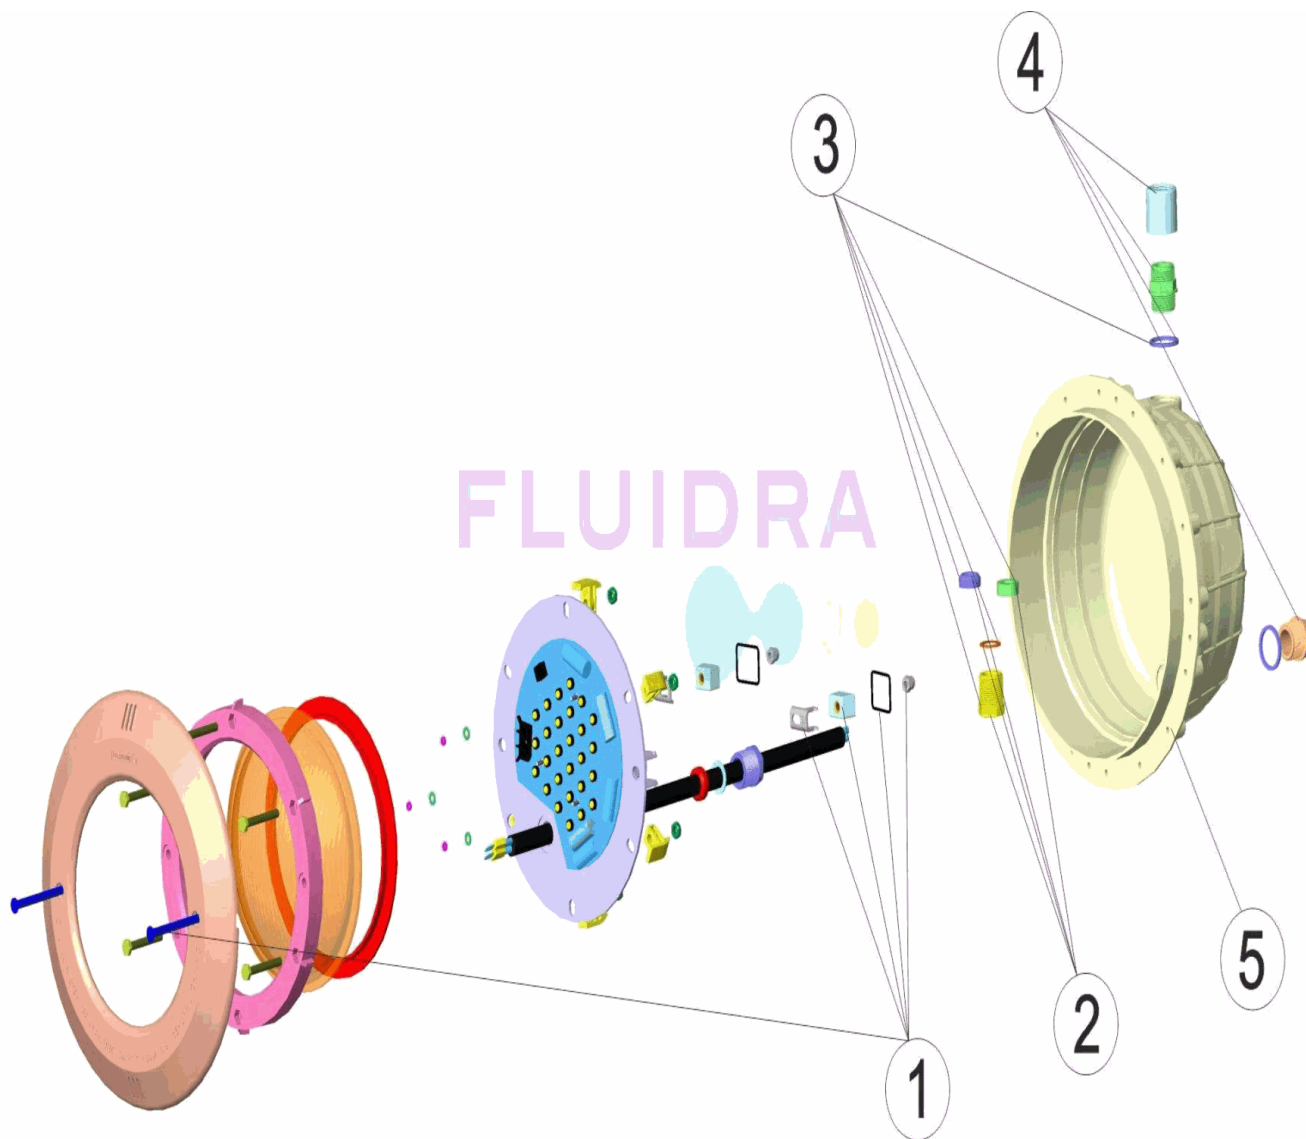

CODICE **27820, 27900**

DESCRIZIONE: **PROIETTORE STANDARD LEDS/PH/PLACCA BIANCA**

ITALIANO

POS	CODICE	DESCRIZIONE	POS	CODICE	DESCRIZIONE
1	4403015002	KIT FISSAGGIO PROIETTORE JELLY STD. A2	4	* 4403010313	PRESSACAVI CORPO M-25
2	* 4403010312	PRESSACAVI M-25	4	* 4403010310	PRESSACAVI CORPO
3	* 4403011810	MANICOTTO CONVERSIONE M-25 PG16	5	* 07838R0006	NICCHIA PROIETTORE
3	* 4403010308	PRESSACAVI